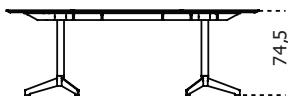

Gallotti&Radice

Zen Desk

2017

Desk with ash and rosewood top. Black and hand brushed anodised aluminium base with bright brassed metal details.

Cm (L x W x H)	Inches (L x W x H)
200 x 73 x 74.5	78 ³ / ₄ x 28 ³ / ₄ x 29 ¹ / ₂
220 x 73 x 74.5	86 ³ / ₄ x 28 ³ / ₄ x 29 ¹ / ₂
275 x 73 x 74.5	108 ¹ / ₂ x 28 ³ / ₄ x 29 ¹ / ₂