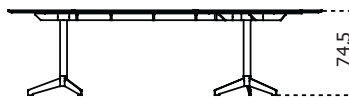

Gallotti&Radice

Zen Desk

2017

Desk with ash and rosewood top. Black and hand brushed anodised aluminium base with bright brassed metal details.

Cm (L x W x H)	Inches (L x W x H)
200 x 73 x 74.5	78 ³ / ₄ x 28 ³ / ₄ x 29 ¹ / ₂
220 x 73 x 74.5	86 ³ / ₄ x 28 ³ / ₄ x 29 ¹ / ₂
275 x 73 x 74.5	108 ¹ / ₂ x 28 ³ / ₄ x 29 ¹ / ₂