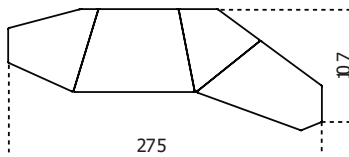

Gallotti&Radice

Zen Desk

2017

Desk with ash and rosewood top. Black and hand brushed anodised aluminium base with bright brassed metal details.

Cm (L x W x H)	Inches (L x W x H)
200 x 73 x 74.5	78 ³ / ₄ x 28 ³ / ₄ x 29 ¹ / ₂
220 x 73 x 74.5	86 ³ / ₄ x 28 ³ / ₄ x 29 ¹ / ₂
275 x 73 x 74.5	108 ¹ / ₂ x 28 ³ / ₄ x 29 ¹ / ₂