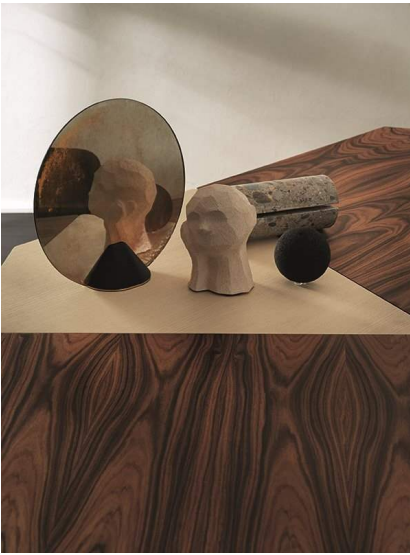

Gallotti&Radice

Zen Desk

2017

Desk with ash and rosewood top. Black and hand brushed anodised aluminium base with bright brassed metal details.

Cm (L x W x H)	Inches (L x W x H)
200 x 73 x 74.5	78 ³ / ₄ x 28 ³ / ₄ x 29 ¹ / ₂
220 x 73 x 74.5	86 ³ / ₄ x 28 ³ / ₄ x 29 ¹ / ₂
275 x 73 x 74.5	108 ¹ / ₂ x 28 ³ / ₄ x 29 ¹ / ₂

Finishings

Metal

Black brushed aluminium

Bright brass

Wood

Natural ash

Rosewood