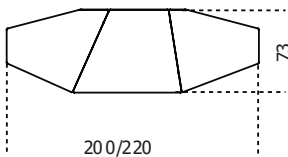

Gallotti&Radice

Zen Desk

2017

Desk with ash and rosewood top. Black and hand brushed anodised aluminium base with bright brassed metal details.

Cm (L x W x H)	Inches (L x W x H)
200 x 73 x 74.5	78 ³ / ₄ x 28 ³ / ₄ x 29 ¹ / ₂
220 x 73 x 74.5	86 ³ / ₄ x 28 ³ / ₄ x 29 ¹ / ₂
275 x 73 x 74.5	108 ¹ / ₂ x 28 ³ / ₄ x 29 ¹ / ₂